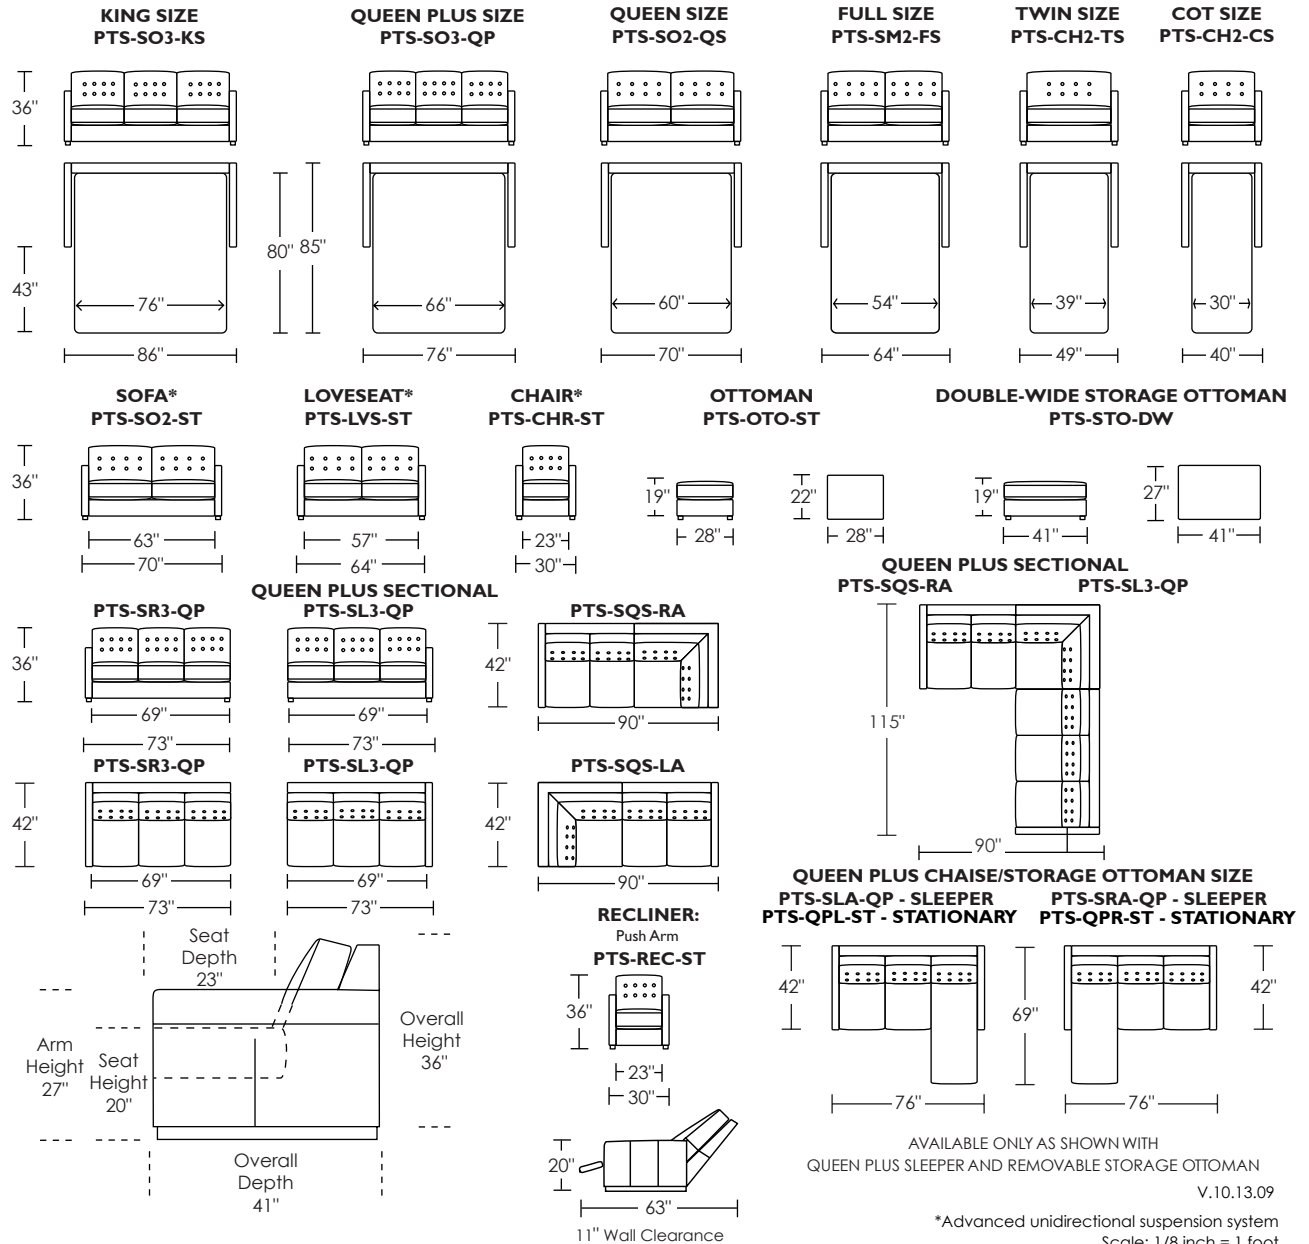

Standard Comfort Sleeper™ Features:

- Luxurious sleeping with no springs, no bars and no sagging
- Room to stretch out with true 80 inches of bedroom-length sleeping surface
- Ultimate comfort on five inches of plush, high-density foam
- Peace of mind with spill, dirt and germ-resistant anti-microbial Crypton® Fabric mattress protection
- Full body support on the patented Tiffany 24/7™ platform sleep system
- Available in King, Queen Plus, Queen, Full, Twin and Cot bed sizes
- Complete choice from over 200 leather, Ultrasuede® and Life Fabric™ options

- Zero wall clearance
- Under sofa dust covers keeps dust and dirt from ever touching the mattress
- Space saving engineering means getting a bigger bed in a smaller room
- All hardwood frames
- Quick-ship delivery
- Lifetime warranty on frame & suspension
- Double-needle top stitching
- Loose back & seat cushions

Stationary Products:

- Sofa
- Loveseat
- Chair
- Push arm recliner
- Ottoman
- Double-wide storage ottoman
- Ottoman casters available

Comfort Sleeper™ Options:

- Wood legs available in Walnut, Espresso or Accorn finish
- Back cushions available without buttons
- Extra firm mattress available
- Exclusively available with a Tempur-Pedic® mattress

Please use actual leather, fabric and Ultrasuede® swatches when specifying furniture as the colors shown may vary due to the printing process.

PATTERSON featuring the Tiffany 24/7™

Comfort Sleepers™ utilize the Tiffany 24/7™ Convertible mechanism, U.S. Patent #4737996 and #6904628
Note: arm height for this frame is measured at the highest point of the arm

AVAILABLE ONLY AS SHOWN WITH QUEEN PLUS SLEEPER AND REMOVABLE STORAGE OTTOMAN

V.10.13.09

*Advanced unidirectional suspension system
Scale: 1/8 inch = 1 foot

All dimensions are approximate and subject to change
Specify components from the sitting position